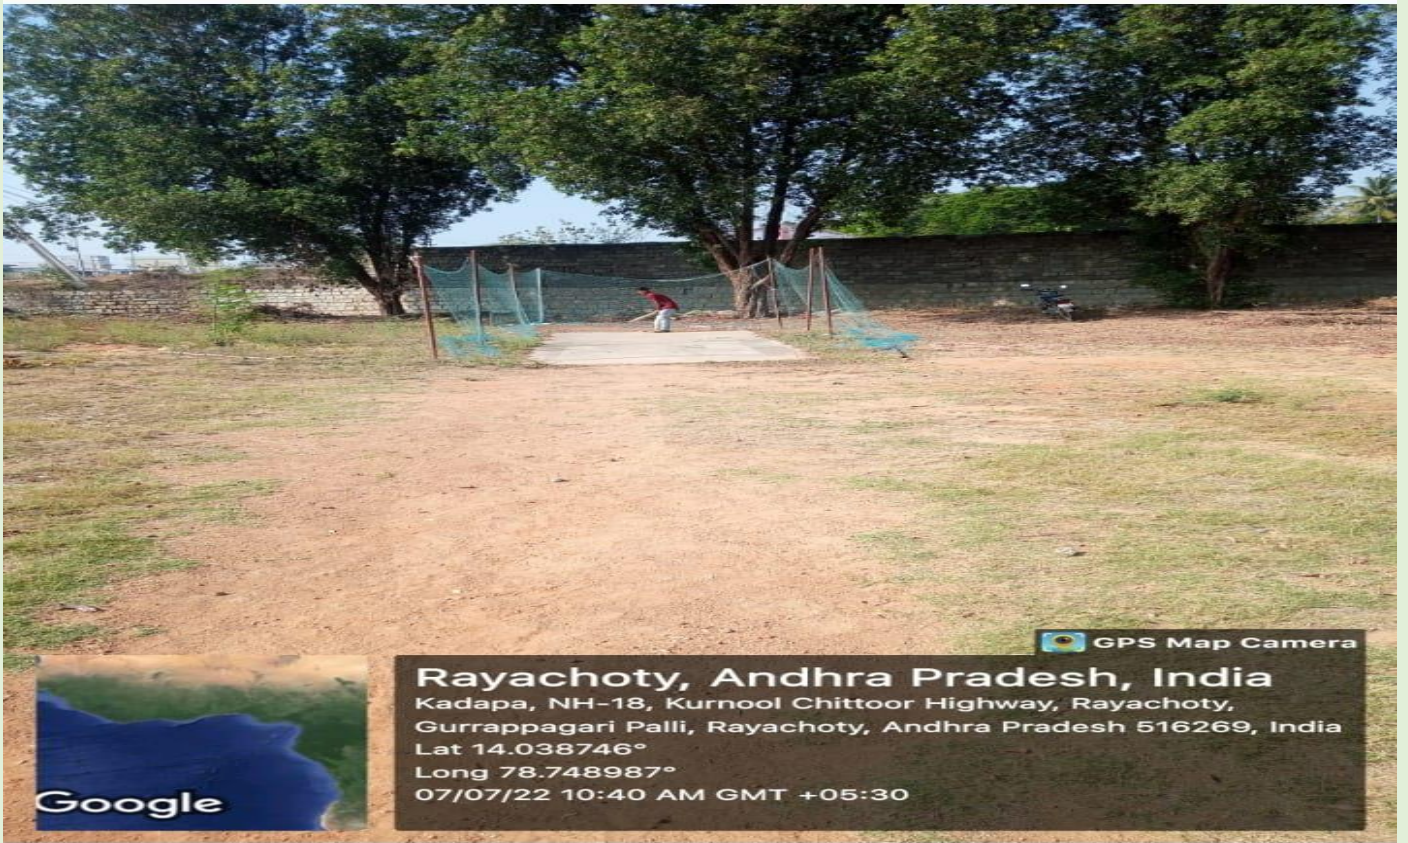

GPS Map Camera